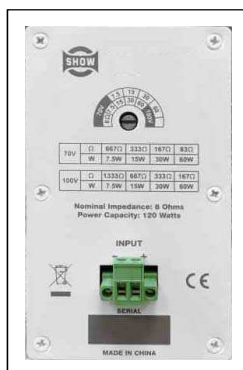

CS-304 /CS-308 /CS-312

Column Speakers

Features

- 40 W - 60 W - 120 W
- 70V or 100V
- 3" full range drivers

Offering high intelligibility and natural music reproduction, CS columns are the perfect solution for highly reverberant environment such as churches, architectural spaces, auditoriums, railway stations and other transport terminals. Based on the line array principle, the columns provide a consistent pattern control for a superior sound quality. CS SERIES is made of plywood and is dedicated for indoor fixed installations.

It is equipped with 3" full range drivers including 4 to 12 components in each box.

A phoenix connector makes the connection easy to the amplification systems with rotated switch for the transformer taps selection.

Specifications

MODEL	CS-304	CS-308	CS-312
Input Voltage	70V/100V	70V/100V	70V/100V
Transformer selectable power	5W/10W/20W/40W	7.5W/15W/30W/60W	15W/30W/60W/120W
System Impedance	70V-980Ω ,490Ω , 245Ω ,123Ω 100V-2kΩ, 1kΩ, 500Ω, 250Ω	70V-667Ω ,333Ω , 167Ω ,83Ω 100V-1333kΩ ,667Ω, 333Ω, 167Ω	70V-327Ω ,163Ω , 82Ω ,41Ω 100V-667Ω, 327Ω, 163Ω, 82Ω
Sensitivity (1W/1M)	93dB	95dB	99dB
Max SPL(1M)	114dB	115.5dB	125dB
Frequency Response (-6dB)	180Hz-18KHz	180Hz-18KHz	180Hz-18KHz
Full Range Speaker (20mm Voice Coil)	4x3"	8x3"	12x3"
Angle of coverage	130° x 24° @4KHz	130° x 24° @4KHz	130° x 24° @4KHz
Connect	Phoenix	Phoenix	Phoenix
Enclosure Construction	Plywood cabinet, resistant paint 0.8mm metal grille	Plywood cabinet, resistant paint, 0.8mm metal grille	Plywood cabinet, resistant paint, 0.8mm metal grille
Suspension / Mounting	4 x M8	4 x M8	4 x M8
Dimension (H x W x D)	378 x 98 x 130 mm (14.8" x 3.9" x 5.1")	730 x 98 x 130 mm (28.8" x 3.9" x 5.1")	1112 x 121 x 140 mm (43.78" x 4.76" x 5.51")
Weight (Approx.)	4.4kg	7.5kg	13.3kg