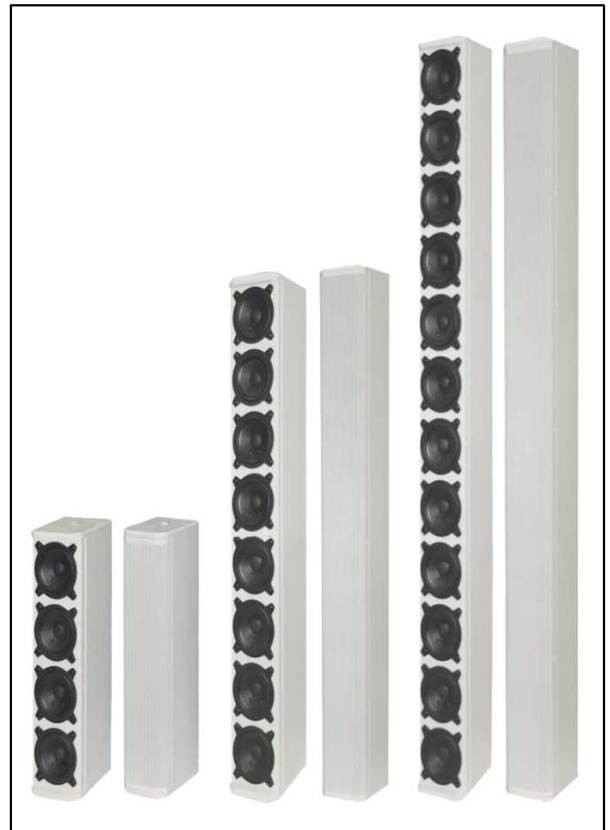

CS-304 /CS-308 /CS-312

Column Speakers

Features

- 40 W - 60 W - 120 W
- 70V or 100V
- 3" full range drivers

Offering high intelligibility and natural music reproduction, CS columns are the perfect solution for highly reverberant environment such as churches, architectural spaces, auditoriums, railway stations and other transport terminals. Based on the line array principle, the columns provide a consistent pattern control for a superior sound quality. CS SERIES is made of plywood and is dedicated for indoor fixed installations.

It is equipped with 3" full range drivers including 4 to 12 components in each box.

A phoenix connector makes the connection easy to the amplification systems with rotated switch for the transformer taps selection.

Specifications

MODEL	CS-304	CS-308	CS-312
Input Voltage	70V/100V	70V/100V	70V/100V
Transformer selectable power	5W/10W/20W/40W	7.5W/15W/30W/60W	15W/30W/60W/120W
System Impedance	70V-980Ω ,490Ω , 245Ω ,123Ω 100V-2kΩ, 1kΩ, 500Ω, 250Ω	70V-667Ω ,333Ω , 167Ω ,83Ω 100V-1333kΩ ,667Ω, 333Ω, 167Ω	70V-327Ω ,163Ω , 82Ω ,41Ω 100V-667Ω, 327Ω, 163Ω, 82Ω
Sensitivity (1W/1M)	93dB	95dB	99dB
Max SPL(1M)	114dB	115.5dB	125dB
Frequency Response (-6dB)	180Hz-18KHz	180Hz-18KHz	180Hz-18KHz
Full Range Speaker (20mm Voice Coil)	4x3"	8x3"	12x3"
Angle of coverage	130° x 24° @4KHz	130° x 24° @4KHz	130° x 24° @4KHz
Connect	Phoenix	Phoenix	Phoenix
Enclosure Construction	Plywood cabinet, resistant paint 0.8mm metal grille	Plywood cabinet, resistant paint, 0.8mm metal grille	Plywood cabinet, resistant paint, 0.8mm metal grille
Suspension / Mounting	4 x M8	4 x M8	4 x M8
Dimension (H x W x D)	378 x 98 x 130 mm (14.8" x 3.9" x 5.1")	730 x 98 x 130 mm (28.8" x 3.9" x 5.1")	1112 x 121 x 140 mm (43.78" x 4.76" x 5.51")
Weight (Approx.)	4.4kg	7.5kg	13.3kg