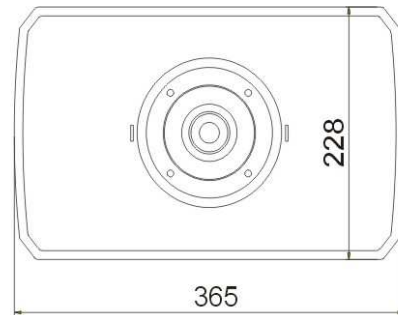

SC-1540

8 Ohms Horn Speaker

Features

- 40W
- 8 Ohms
- 105 dB SPL
- Aluminum

The SC-1540 is a low impedance high quality Horn Speaker dedicated to announcement purposes. Made of aluminum the device can be used any places indoor or outdoor. Recognized in many applications like a standard, SC-1540 gives incredible results especially in term of intelligibility and long distances coverage.

Specifications

MODEL	TC-1540
Type	Reflex - Square
Input Power (RMS)	40W
Impedance	8 Ohms
Frequency Response	250 Hz ~ 7kHz
SPL	105 dB
Material	Aluminum
Coverage (at 1kHz, H x V)	60° x 80°
Pantone	Cool gray 6C
Weight	2.0 kg (4.41 lbs.)