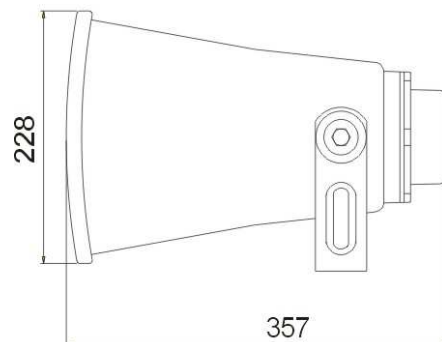

SC-1540

8 Ohms Horn Speaker

Features

- 40W
- 8 Ohms
- 105 dB SPL
- Aluminum

The SC-1540 is a low impedance high quality Horn Speaker dedicated to announcement purposes. Made of aluminum the device can be used any places indoor or outdoor. Recognized in many applications like a standard, SC-1540 gives incredible results especially in term of intelligibility and long distances coverage.

Specifications

MODEL	TC-1540
Type	Reflex - Square
Input Power (RMS)	40W
Impedance	8 Ohms
Frequency Response	250 Hz ~ 7kHz
SPL	105 dB
Material	Aluminum
Coverage (at 1kHz, H x V)	60° x 80°
Pantone	Cool gray 6C
Weight	2.0 kg (4.41 lbs.)