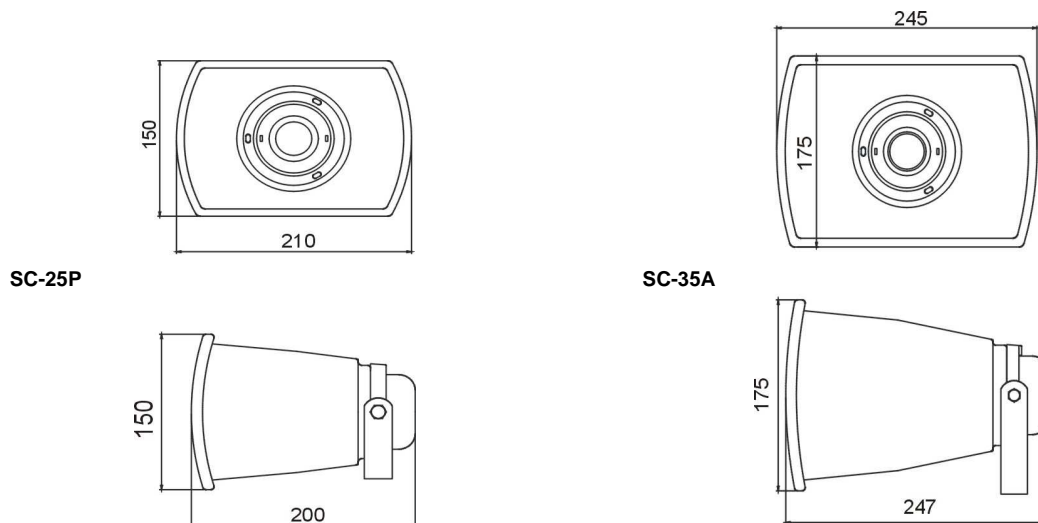

Specifications

MODEL	SC-25P	SC-35A
Type	Reflex - Square	Reflex - Square
Input Power (RMS)	25W	35W
Impedance	8 Ohms	8 Ohms
Frequency Response	300 ~ 800Hz	300 ~ 10kHz
SPL (1W/1m)	100 dB	107 dB
Coverage (at 1 kHz, H x V)	120° x 360 °	n/a
Material	Aluminum	Aluminum
Pantone	Cool gray 6C	Cool gray 6C
Protection rate	IP66	IP66
Weight (Approx.)	0.84 kg (1.85 lbs.)	1.05 kg (2.31lbs.)

Specifications subject to modification without notice