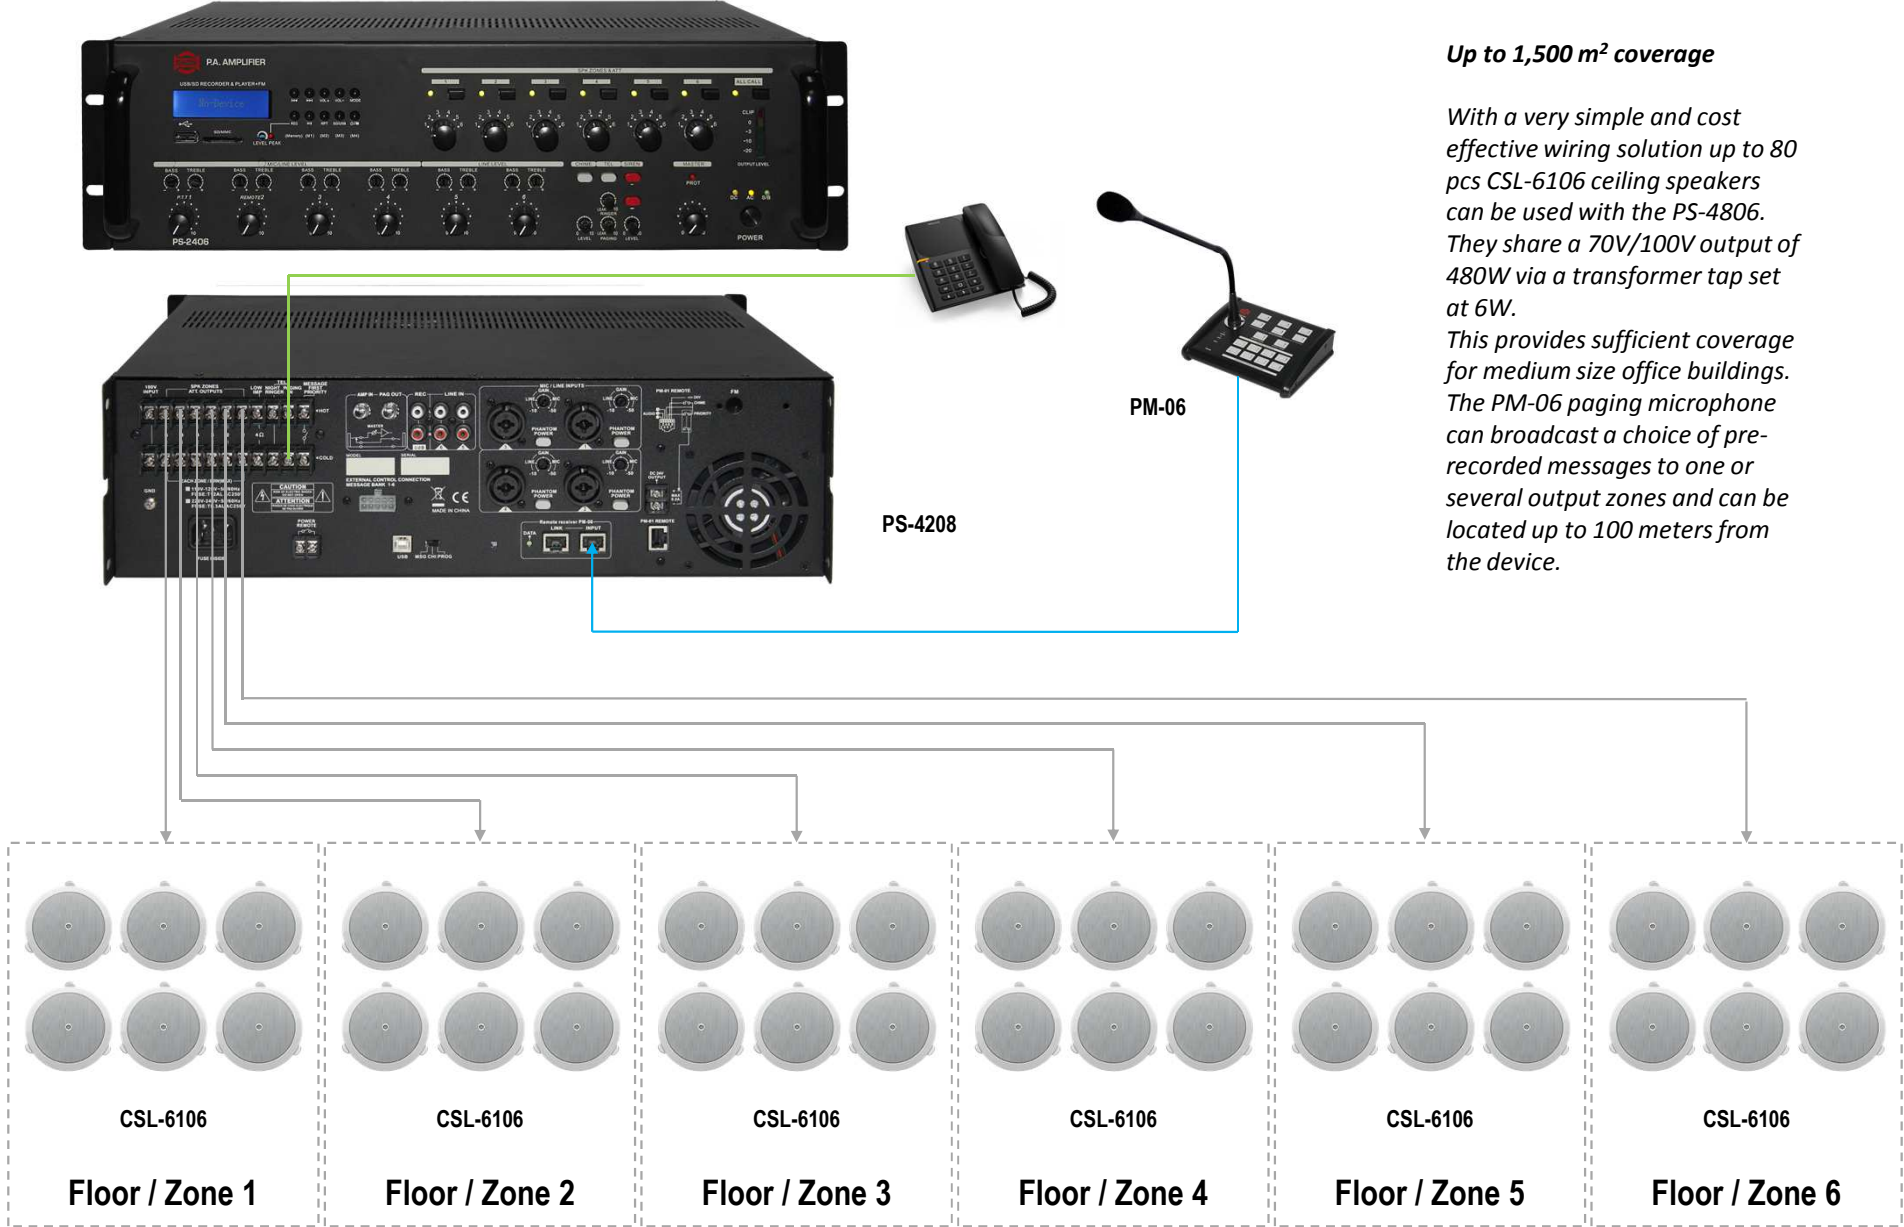

PS-2406/4806

Office Building - Application Guide

Up to 1,500 m² coverage

With a very simple and cost effective wiring solution up to 80 pcs CSL-6106 ceiling speakers can be used with the PS-4806. They share a 70V/100V output of 480W via a transformer tap set at 6W. This provides sufficient coverage for medium size office buildings. The PM-06 paging microphone can broadcast a choice of pre-recorded messages to one or several output zones and can be located up to 100 meters from the device.