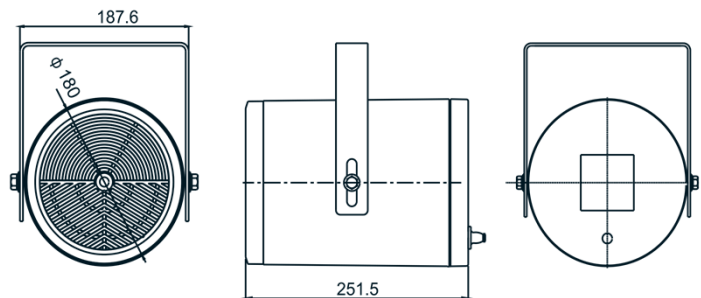

SEIKAKU TECHNICAL GROUP LIMITED

NO.1 LANE 17, SEC.2, HAN SHI WEST ROAD, TAICHUNG 40151 TAIWAN

Tel: +886-4-22313737 Fax: +886-4-22346757 www.seikaku.hk